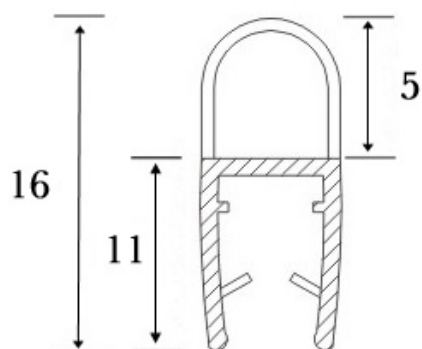

PRODUCT SHEET

Description:

PVC Seal Glass To Floor, S-5715, 2,5 Mtr, F/6mm Glass ,With 5mm Lip

Item number:

15.22.324-0

Units	Box	Carton	HS Code	Barcode
Pcs.	10	100	3925901000	
				5704866451215

SISO A/S

Mileparken 11
DK-2740 Skovlunde
Denmark
VAT: DK 24786013